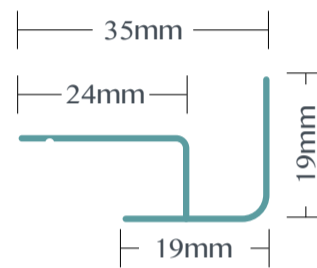

External Corner

ALUMINIUM
Code: RAEP