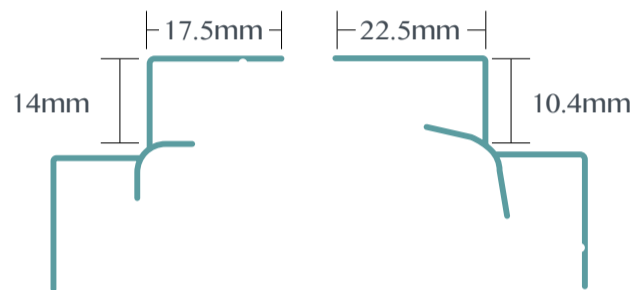

Internal Corner

ALUMINIUM
Code: AAINT

WHITE PVC
Code: WP100-INT