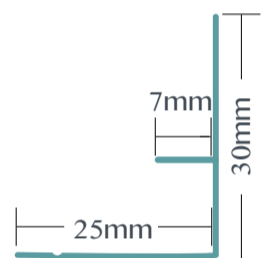

The details matter

Use Fibo profiles (trims) to complete your perfect installation.

All profiles come in 2400mm length.

Hidden Internal Corner

ALUMINIUM ONLY
Code: RAIN-HP