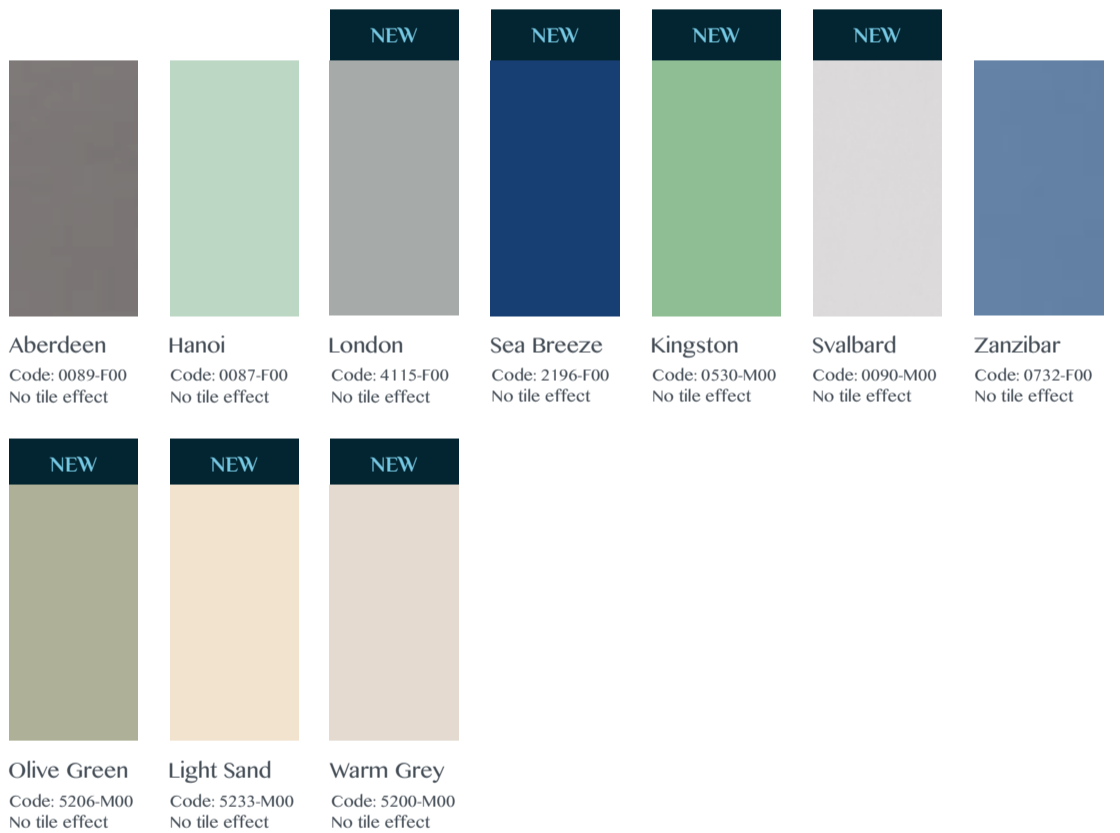

Pop of Colour

Revitalise your living space with a pop of colour. Use it alone or mix and match for a truly unique look.