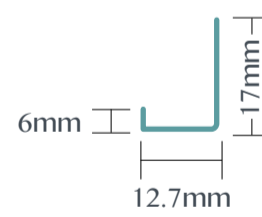

## L or J Shape

WHITE PVC OR ALUMINIUM  
Code: WP100-LS    Code: RSALP

ALUMINIUM ONLY  
Code: AAJS

- Use a **Hidden Internal Corner** if you don't want to see a metal strip.
- Use a **Base profile** to protect the bottom edge of the panel in a shower, bath or wet room.
- To hide exposed/raw edges use either a **J or L shape**. The L shape is wider in appearance.
- For window reveals or boxing in, use an **L shape**.
- Always use **Fibo Seal** when joining panels together or using profiles.